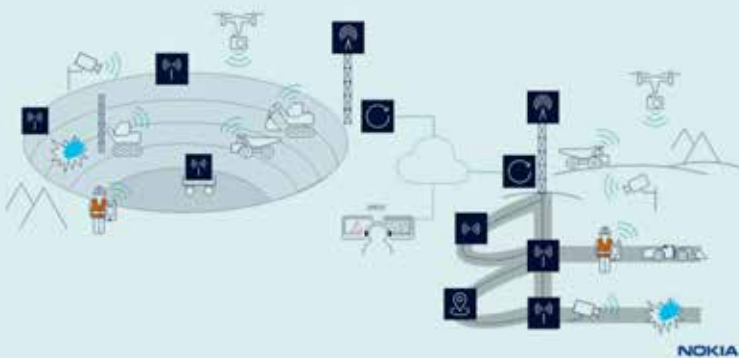

GALAXY[®]

Transforming Mining Operations with Private 5G

Galaxy, in partnership with Nokia's carrier-grade private wireless platform, delivers robust, reliable and secure low-latency connectivity to support safer, more efficient, more productive and profitable mines in Canada.

Elevating Mining with Private 5G

Galaxy's Private 5G technology enhances mining technology with seamless, reliable connectivity, enabling innovative applications and enhanced operational efficiency in both open-pit and underground mining environments.

Galaxy's 5G Network Revolutionizes Mining at Gahcho Kué Mine

"Installation of the 5G network at Gahcho Kué Mine is an important step toward our goal of creating a connected workforce. This will enable us to connect equipment and mobile devices and bring real-time access to information and data wherever our team members are at the mine, from the bottom of the pit to the logistics laydown yard."

Monitor All Site Operations In Real Time TO Respond Quickly TO Critical Events.

IOT Sensors Monitor Machines, Vehicles, Environment, And Workers' Safety/Health.

Industrial Location Tracking And Geo-Fencing.